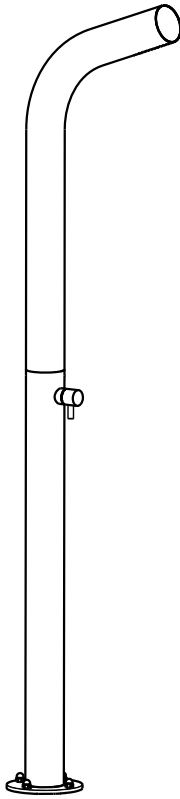

aquatica®

Function, Form & Fashion

Gamma Series

Freestanding Outdoor & Indoor Showers
(for models: 510, 514, 520, 524, 527)

Installation & Care Manual
Europe / International

Gamma Series

Freestanding Outdoor & Indoor Showers
(for models: 510, 514, 520, 524, 527)

PARTS LIST

 MEASUREMENTS: mm

Gamma-510

Gamma-514

Gamma-520

Gamma-524

Gamma-527

IMPORTANT NOTE

Gamma Series

Freestanding Outdoor & Indoor Showers
(for models: 510, 514, 520, 524, 527)

INSTALLATION SEQUENCE

Gamma-510

Inlet water

Gamma-514

Inlet water

Gamma-520