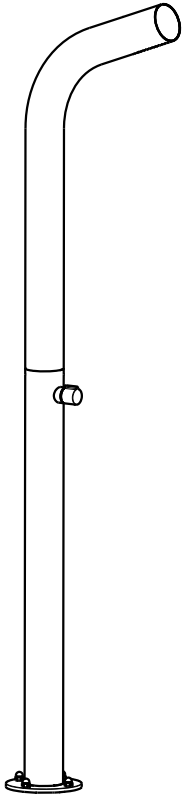

aquatica®

Function, Form & Fashion

Gamma Series

Freestanding Outdoor & Indoor Showers
(for models: 510, 514, 520, 524, 527)

Installation & Care Manual
Europe / International

Gamma Series

Freestanding Outdoor & Indoor Showers
(for models: 510, 514, 520, 524, 527)

PARTS LIST

 MEASUREMENTS: mm

Gamma-510

Gamma-514

Gamma-520

Gamma-524

Gamma-527

IMPORTANT NOTE

Gamma Series

Freestanding Outdoor & Indoor Showers
(for models: 510, 514, 520, 524, 527)

INSTALLATION SEQUENCE

Gamma-510

Inlet water

Gamma-514

Inlet water

Gamma-520