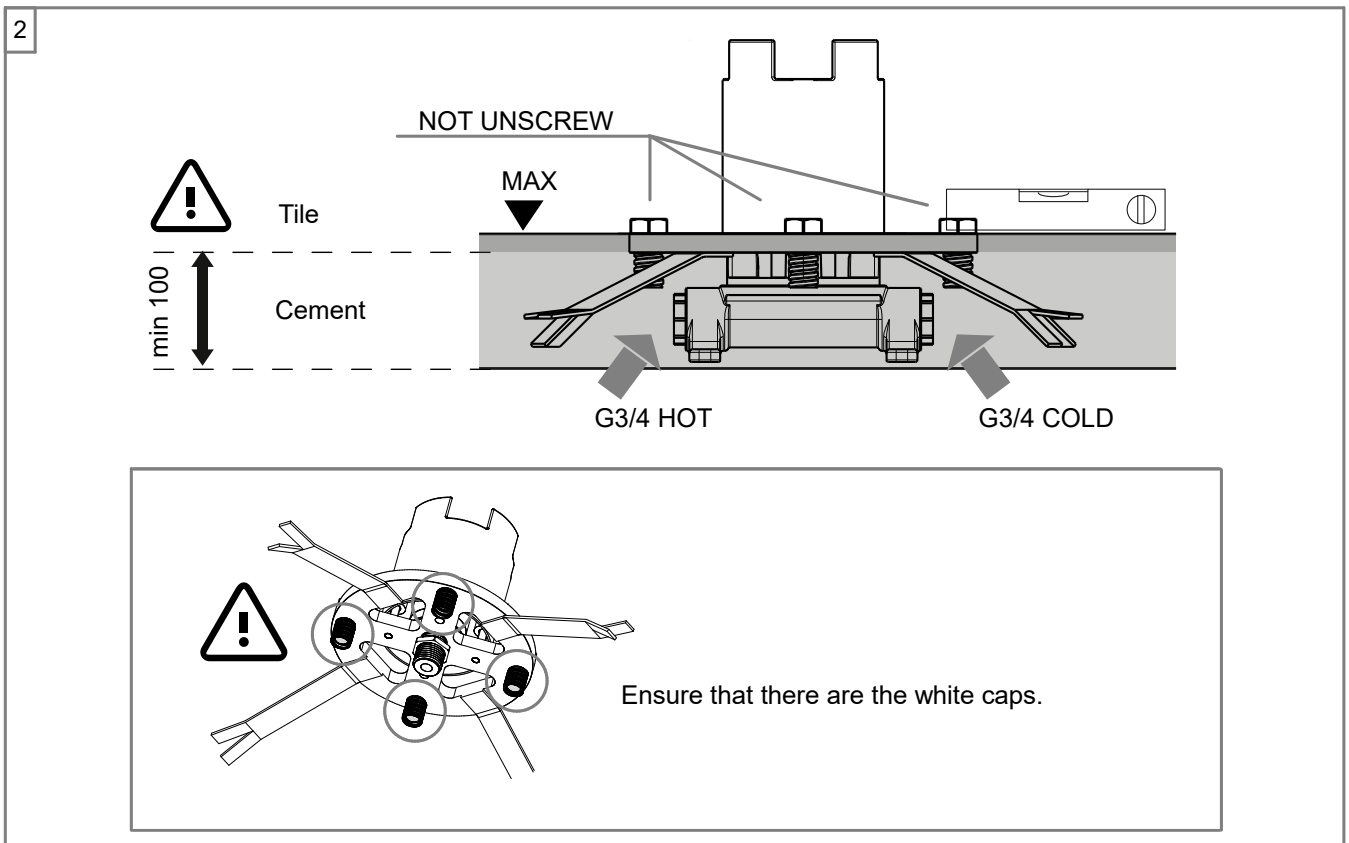

Gamma Series

Freestanding Outdoor & Indoor Showers
(for models: 510, 514, 520, 524, 527)

INSTALLATION SEQUENCE