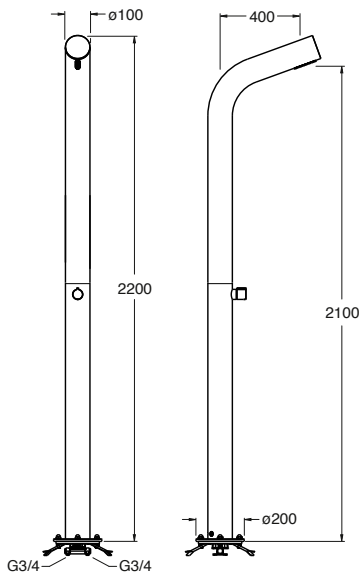

aquatica®

Function, Form & Fashion

Gamma Series

Freestanding Outdoor & Indoor Showers
(for models: 510, 514, 520, 524, 527)

Installation & Care Manual
Europe / International

Gamma Series

Freestanding Outdoor & Indoor Showers
(for models: 510, 514, 520, 524, 527)

PARTS LIST

 MEASUREMENTS: mm

Gamma-510

Gamma-514

Gamma-520

Gamma-524

Gamma-527

IMPORTANT NOTE