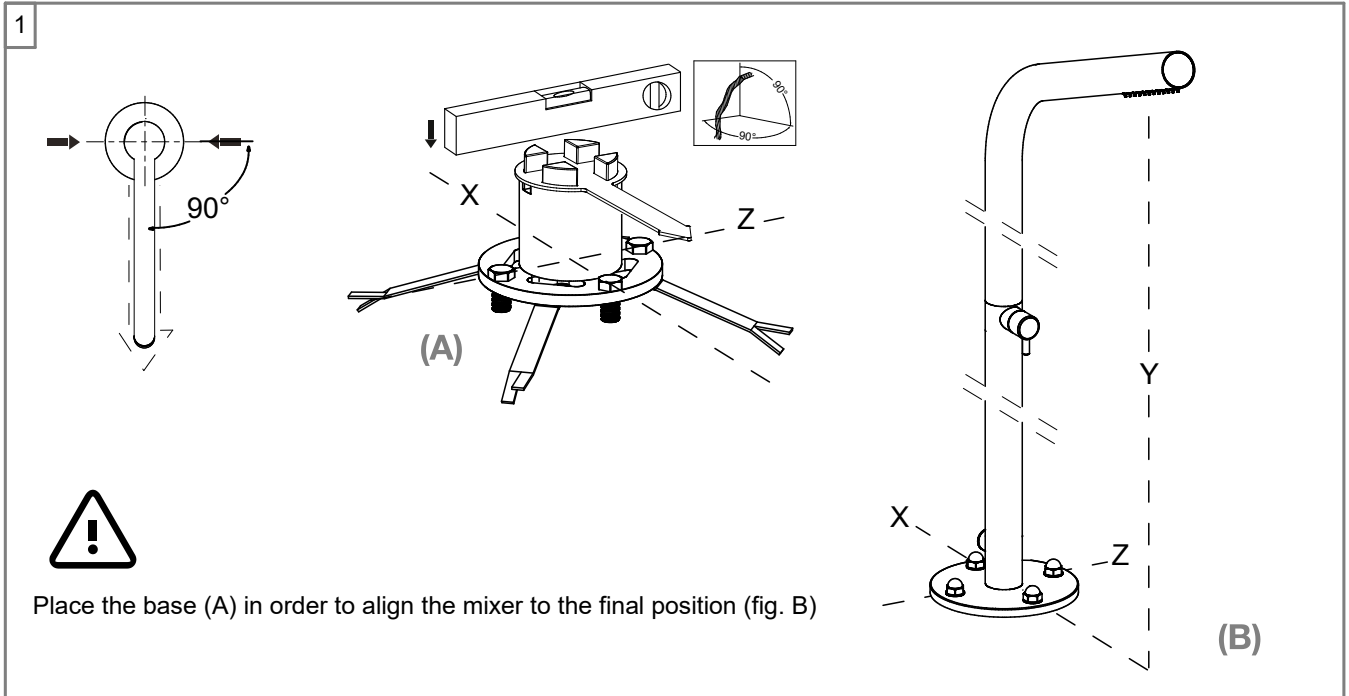

Gamma Series

Freestanding Outdoor & Indoor Showers
(for models: 510, 514, 520, 524, 527)

INSTALLATION SEQUENCE