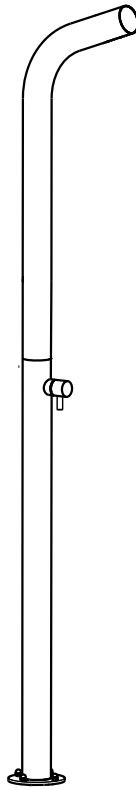

Gamma-524

Inlet water