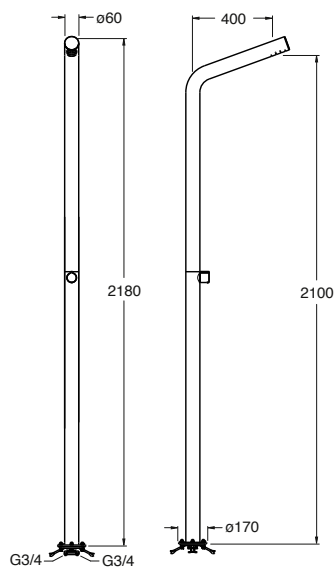

aquatica®

Function, Form & Fashion

Gamma Series

Freestanding Outdoor & Indoor Showers
(for models: 510, 514, 520, 524, 527)

Installation & Care Manual
Europe / International

Gamma Series

Freestanding Outdoor & Indoor Showers
(for models: 510, 514, 520, 524, 527)

PARTS LIST

 MEASUREMENTS: mm

Gamma-510

Gamma-514

Gamma-520

Gamma-524

Gamma-527

IMPORTANT NOTE