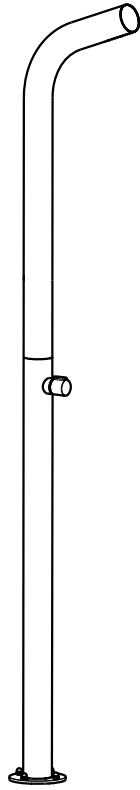

aquatica®

Function, Form & Fashion

Gamma Series

Freestanding Outdoor & Indoor Showers
(for models: 510, 514, 520, 524, 527)

Installation & Care Manual
Europe / International

Gamma Series

Freestanding Outdoor & Indoor Showers
(for models: 510, 514, 520, 524, 527)

PARTS LIST

 MEASUREMENTS: mm

Gamma-510

Gamma-514

Gamma-520

Gamma-524

Gamma-527

IMPORTANT NOTE

Gamma Series

Freestanding Outdoor & Indoor Showers
(for models: 510, 514, 520, 524, 527)

INSTALLATION SEQUENCE

Gamma-510

Inlet water

Gamma-514

Inlet water

Gamma-520