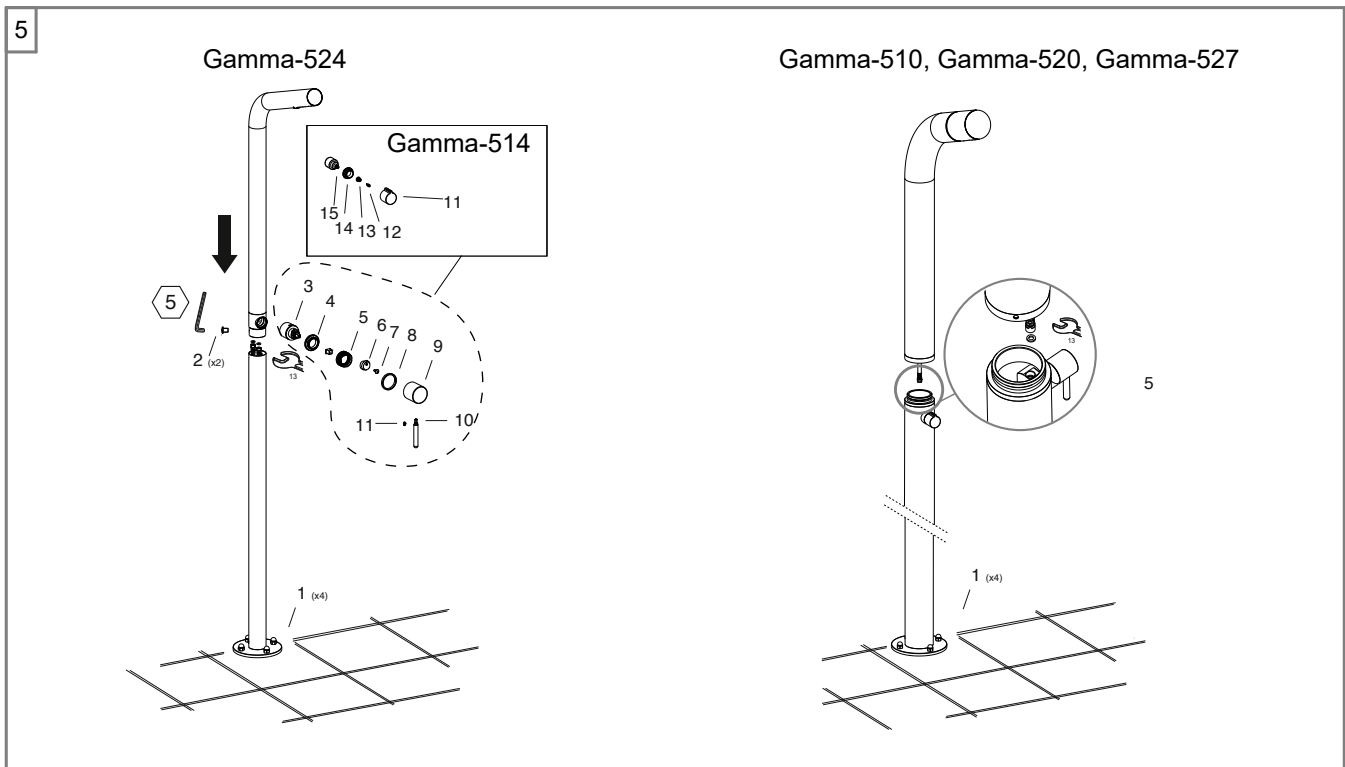

Gamma Series

Freestanding Outdoor & Indoor Showers
(for models: 510, 514, 520, 524, 527)

INSTALLATION SEQUENCE