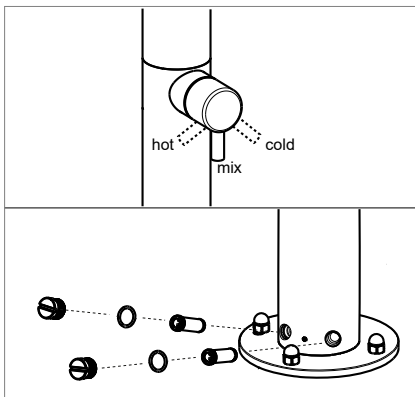

Inlet water

Gamma-524

Inlet water

Gamma-527

Inlet water

MAINTENANCE AND CLEANING

Use liquid or soap-based products to clean surfaces. Do not use acid products or rough cloths under any circumstances. Surfaces should only be cleaned with a soft cloth and water or with delicate cleaning products. Do not use abrasives, acids, alcohol or anti-limestone products. The use of inadequate cleaning products can damage surfaces. Such damage is not covered by warranty.