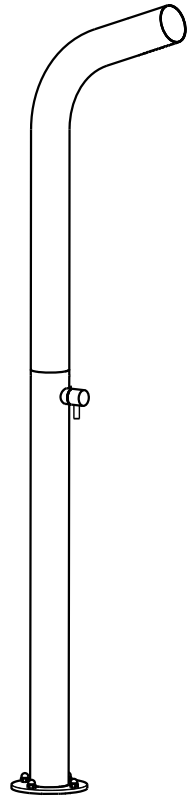

Gamma-527

Inlet water